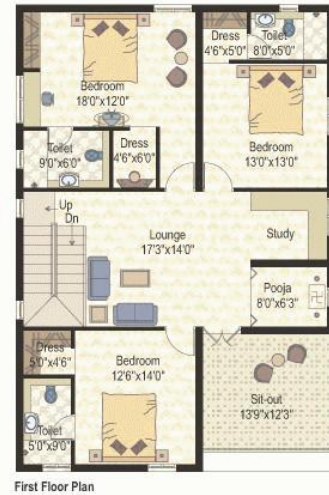

East Facing Unit - 350.28 Sq.yds.

Area Statement

Ground Floor	: 1,338 sft
First Floor	: 1,595 sft
Second Floor	: 1,047 sft
Portico	: 290 sft
Total Area	: 4,270 sft

North Facing Unit - 350.28 Sq.yds.

Area Statement

Ground Floor	: 1,338 sft
First Floor	: 1,595 sft
Second Floor	: 1,047 sft
Portico	: 290 sft
Total Area	: 4,270 sft

West Facing Unit - 350.28 Sq.yds.

Area Statement

Ground Floor	: 1,344 sft
First Floor	: 1,595 sft
Second Floor	: 1,048 sft
Portico	: 283 sft
Total Area	: 4,270 sft